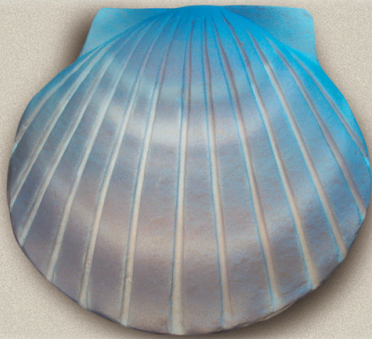

PASSAGES®

Embracing Change

Biodegradable Urns for Water Burial

Journey Earthurn® - Green
14" x 12.5" x 3"
220 Cubic Inches

Journey Earthurn® - Embossed Pearl
14" x 12.5" x 3"
220 Cubic Inches

Journey Earthurn® - Natural
14" x 12.5" x 3"
220 Cubic Inches

Journey Earthurn® - Navy
14" x 12.5" x 3"
220 Cubic Inches

Journey Earthurn® - Embossed Green
14" x 12.5" x 3"
220 Cubic Inches

Journey Earthurn® - Aqua
14" x 12.5" x 3"
220 Cubic Inches

The Journey Earthurns are perfect for water burial. They are engineered to float briefly before gracefully sinking. Please note that float times may vary depending on water conditions and the weight of the cremated remains inside. Once on the bottom they break down naturally over time. Journey Earthurns are available in Adult and Mini size. (Mini Size: 8" x 6.5" x 2" and 60 Cubic Inches) Journey Earthurns, Green and Natural are available in a medium size. (12" x 10" x 3" and 180 Cubic Inches)

Shell™ Urn - Aqua
16" x 16" x 6"
400 Cubic Inches

Shell™ Urn - Coral
16" x 16" x 6"
400 Cubic Inches

Shell™ Urn - Sand
16" x 16" x 6"
400 Cubic Inches

The Shell Urns are made from recycled paper and are engineered to float briefly before gracefully sinking. Please note that float times may vary depending on water conditions and the weight of the cremated remains inside. Each urn comes with a custom carrying case and a donation is made in memory of the deceased to the Ocean Conservancy. Keepsakes are also available.